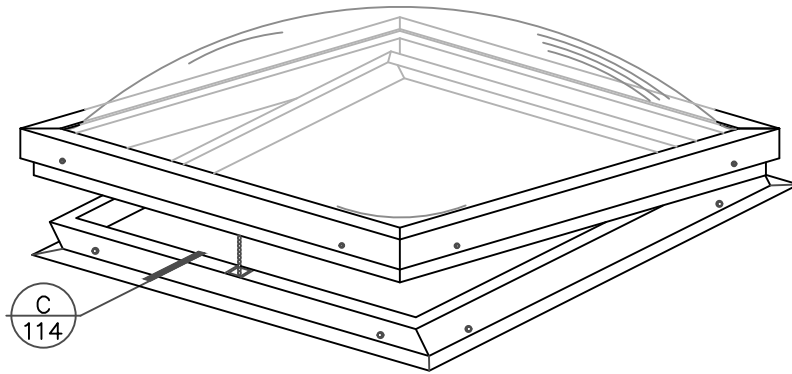

SELF-FLASHING OPERABLE DOME

An AiA Industries Company

290 East 56th Avenue
Denver, CO 80216
(303) 296-9696
Fax (303) 296-2146

CURB MOUNT
OPERABLE
DOME

PLAN
ISO