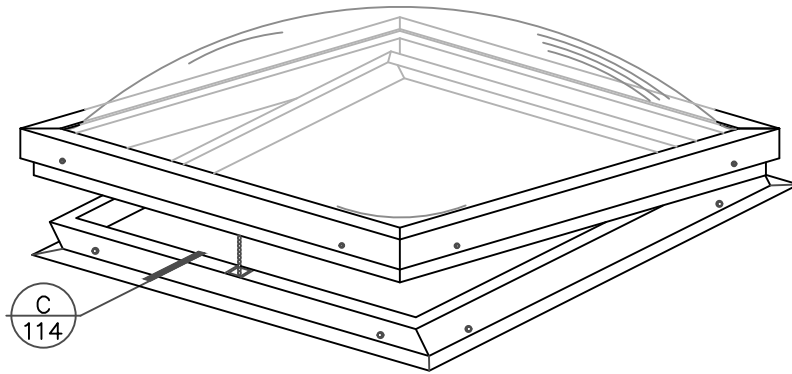

# SELF-FLASHING OPERABLE DOME

An AiA Industries Company

290 East 56th Avenue  
Denver, CO 80216  
(303) 296-9696  
Fax (303) 296-2146

CURB MOUNT  
OPERABLE  
DOME

PLAN  
ISO

An AiA Industries Company

290 East 56th Avenue  
 Denver, CO 80216  
 (303) 296-9696  
 Fax (303) 296-2146

CURB MOUNT  
 OPERABLE  
**PERIMETER**