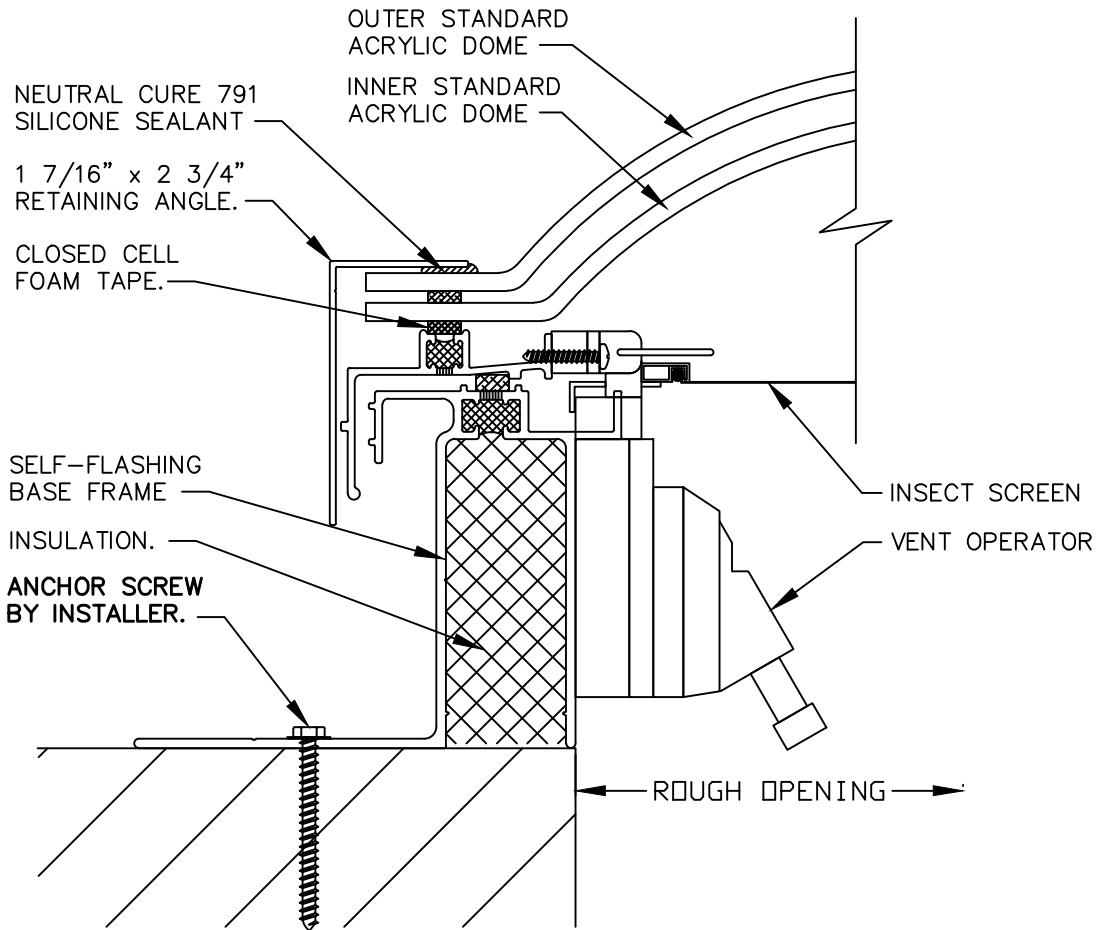

# SELF-FLASHING OPERABLE DOME

An AiA Industries Company

290 East 56th Avenue  
Denver, CO 80216  
(303) 296-9696  
Fax (303) 296-2146

CURB MOUNT  
OPERABLE  
DOME

PLAN  
ISO

An AiA Industries Company

290 East 56th Avenue  
 Denver, CO 80216  
 (303) 296-9696  
 Fax (303) 296-2146

CURB MOUNT  
 OPERABLE  
**PERIMETER**