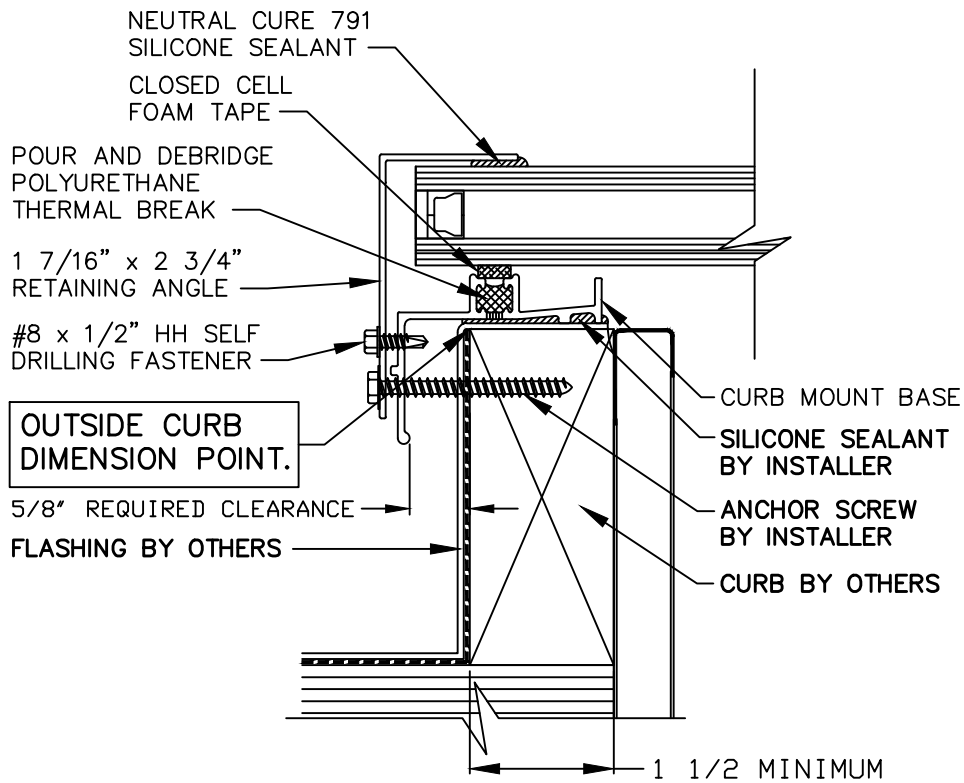

CURB MOUNT  
 SINGLE SLOPE

SILL

An AiA Industries Company

290 East 56th Avenue  
 Denver, CO 80216  
 (303) 296-9696  
 Fax (303) 296-2146

CURB MOUNT  
 RIDGE  
 RIDGE

An AiA Industries Company

290 East 56th Avenue  
Denver, CO 80216  
(303) 296-9696  
Fax (303) 296-2146

CURB MOUNT  
SINGLE SLOPE  
END RAFTER