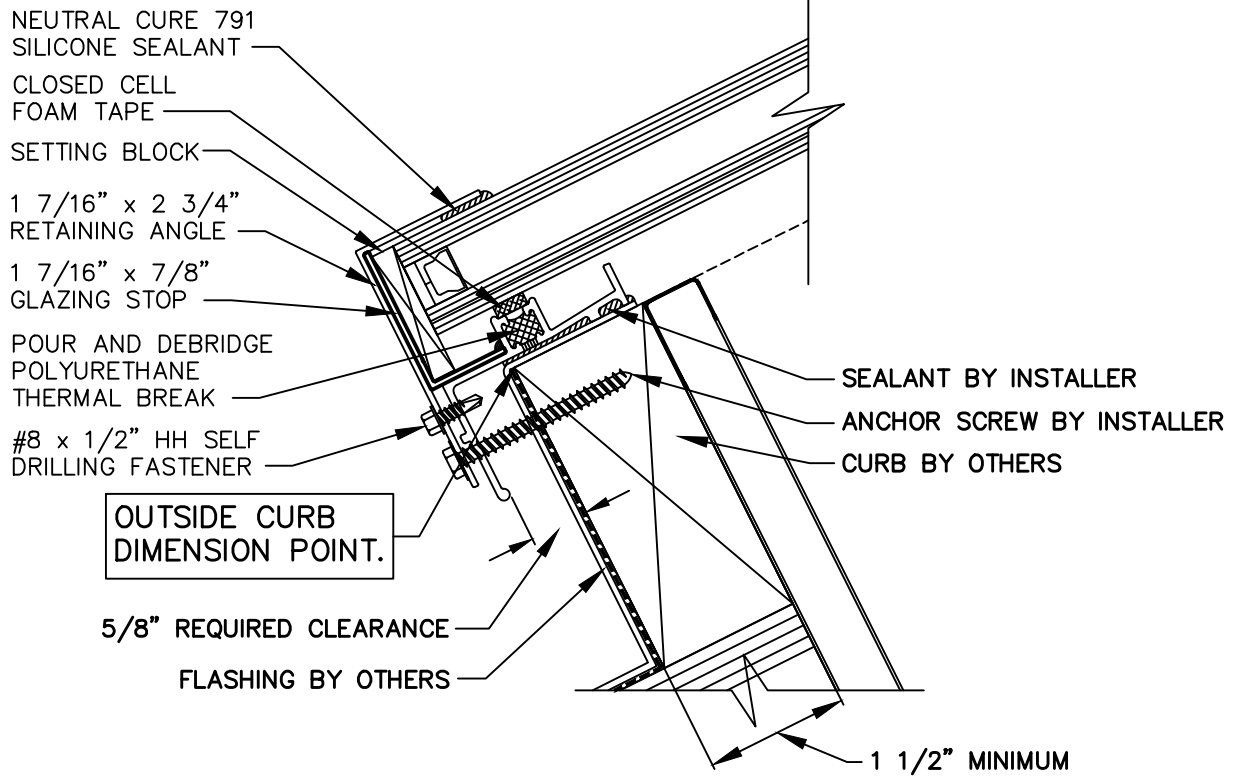

# CURB MOUNT RIDGE

An AiA Industries Company

290 East 56th Avenue  
Denver, CO 80216  
(303) 296-9696  
Fax (303) 296-2146

CURB MOUNT  
RIDGE

PLAN  
ISO

An AiA Industries Company

290 East 56th Avenue  
 Denver, CO 80216  
 (303) 296-9696  
 Fax (303) 296-2146

CURB MOUNT  
 SINGLE SLOPE

SILL

An AiA Industries Company

290 East 56th Avenue  
 Denver, CO 80216  
 (303) 296-9696  
 Fax (303) 296-2146

CURB MOUNT  
 RIDGE  
 RIDGE

An AiA Industries Company

290 East 56th Avenue  
Denver, CO 80216  
(303) 296-9696  
Fax (303) 296-2146

CURB MOUNT  
SINGLE SLOPE  
END RAFTER