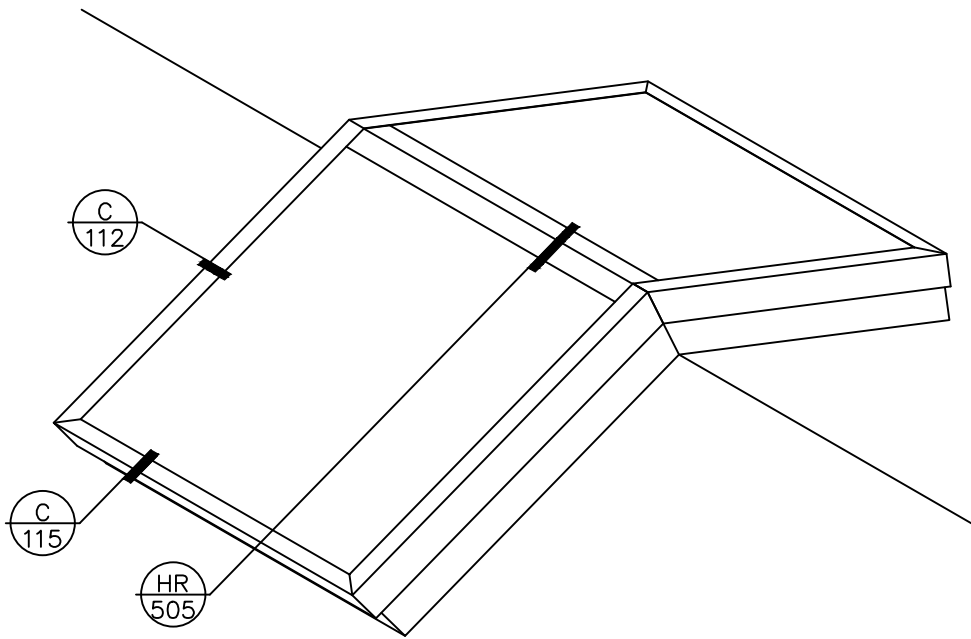

# CURB MOUNT RIDGE

An AiA Industries Company

290 East 56th Avenue  
Denver, CO 80216  
(303) 296-9696  
Fax (303) 296-2146

CURB MOUNT  
RIDGE

PLAN  
ISO

An AiA Industries Company

290 East 56th Avenue  
 Denver, CO 80216  
 (303) 296-9696  
 Fax (303) 296-2146

CURB MOUNT  
 SINGLE SLOPE

SILL

An AiA Industries Company

290 East 56th Avenue  
 Denver, CO 80216  
 (303) 296-9696  
 Fax (303) 296-2146

CURB MOUNT  
 RIDGE  
 RIDGE

An AiA Industries Company

290 East 56th Avenue  
Denver, CO 80216  
(303) 296-9696  
Fax (303) 296-2146

CURB MOUNT  
SINGLE SLOPE  
END RAFTER