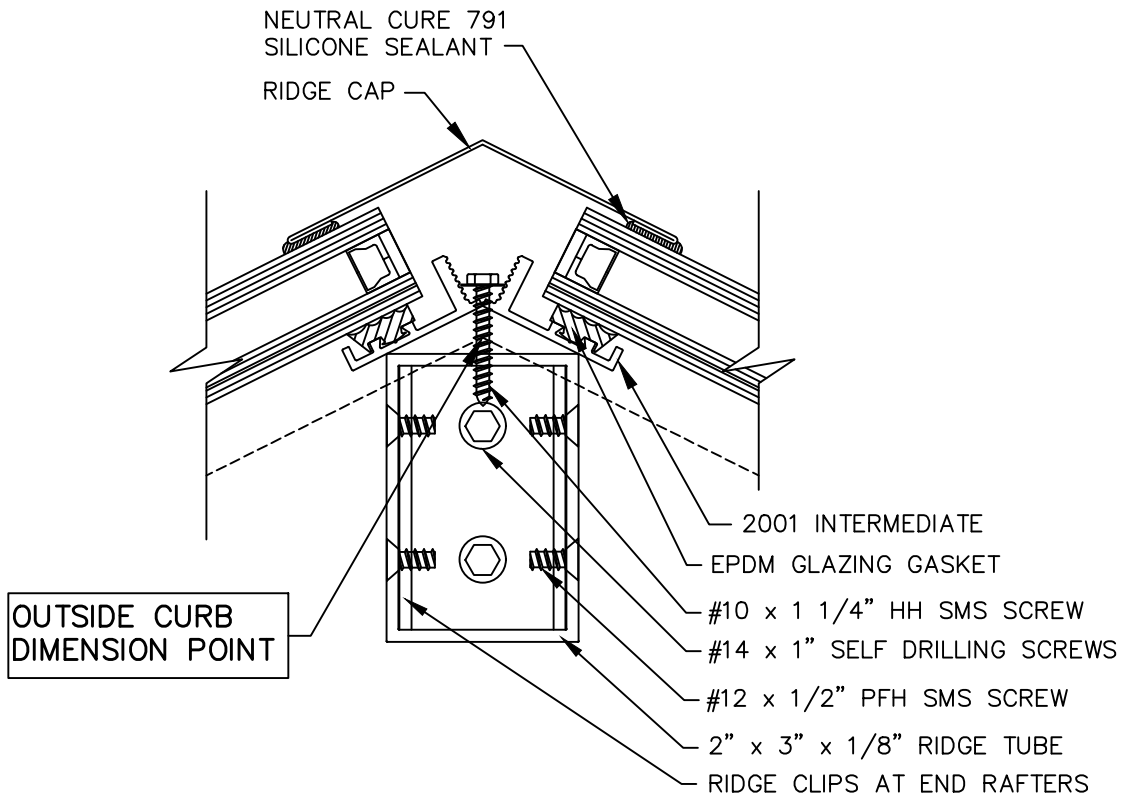

# CURB MOUNT RIDGE

An AiA Industries Company

290 East 56th Avenue  
Denver, CO 80216  
(303) 296-9696  
Fax (303) 296-2146

CURB MOUNT  
RIDGE

PLAN  
ISO

An AiA Industries Company

290 East 56th Avenue  
 Denver, CO 80216  
 (303) 296-9696  
 Fax (303) 296-2146

CURB MOUNT  
 SINGLE SLOPE

SILL

An AiA Industries Company

290 East 56th Avenue  
 Denver, CO 80216  
 (303) 296-9696  
 Fax (303) 296-2146

CURB MOUNT  
 RIDGE  
 RIDGE

An AiA Industries Company

290 East 56th Avenue  
Denver, CO 80216  
(303) 296-9696  
Fax (303) 296-2146

CURB MOUNT  
SINGLE SLOPE  
END RAFTER