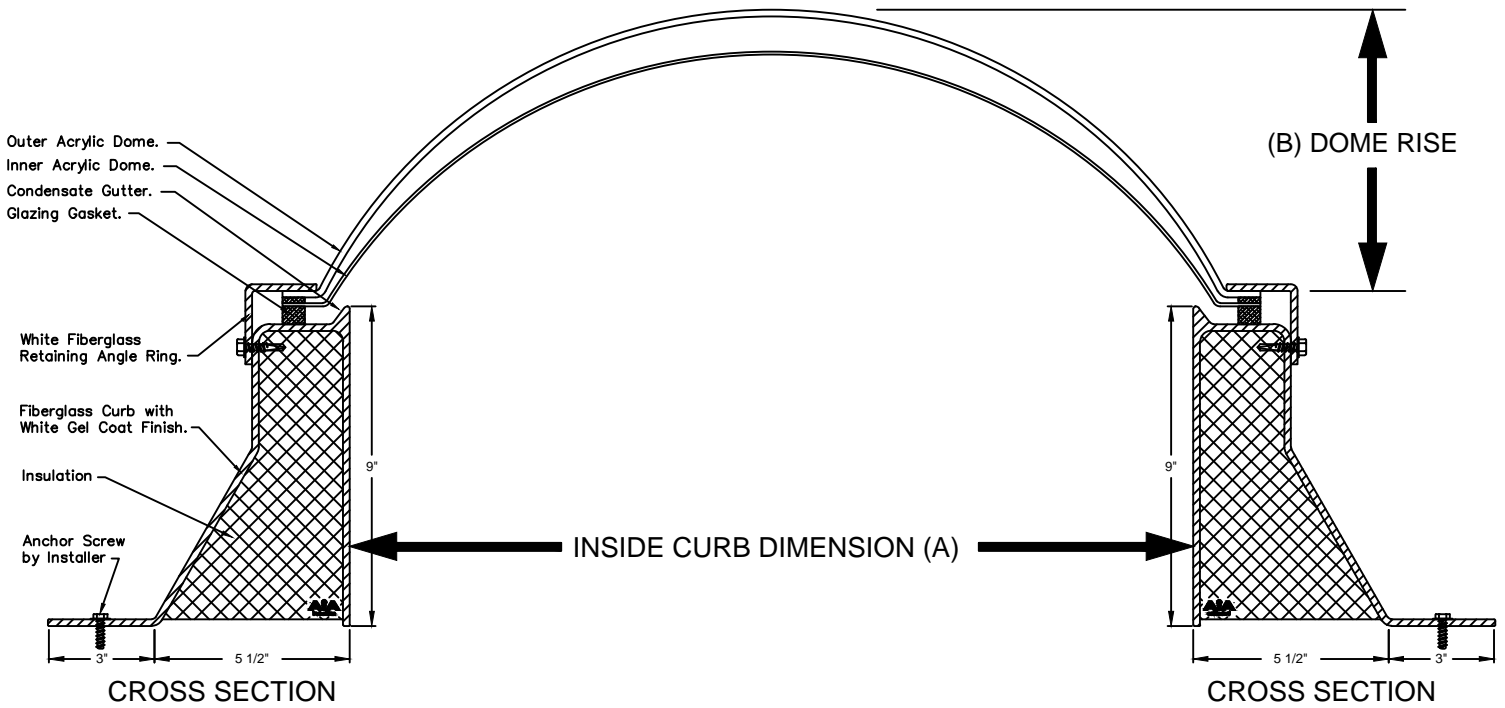

DALYTE
An AiA Industries Company

290 East 56th Avenue
Denver, CO 80216
(303) 296-9696
Fax (303) 296-2146

Circular Skylight

PLAN
ISO

GLAZING

Standard Glazing: Acrylic Domes
Optional Glazing: Glass, and Multiwall Polycarbonate (High Impact Domes available on request.).

Model Number	(A) Inside Curb Diameter (See Below In Inches)	(B) Dome Rise (Usually 20-25% of smaller size if not specified)
30	24"	8"
36	31"	10"
48	43"	12"
60	54"	16"
72	67"	18"
84	79"	20"
96	91"	24"

An AiA Industries Company