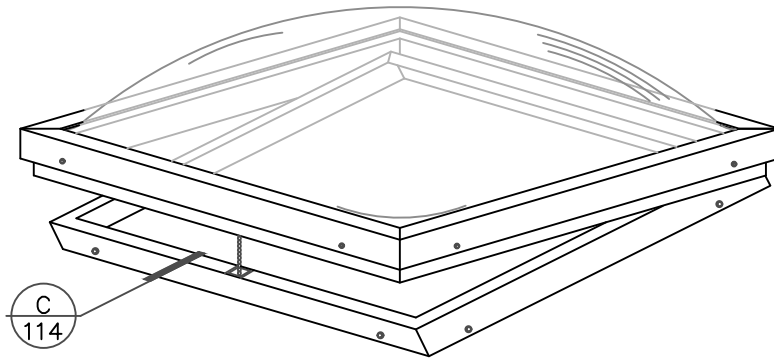

CURB MOUNT OPERABLE DOME

CURB MOUNT OPERABLE FLAT GLASS

An AiA Industries Company

290 East 56th Avenue
Denver, CO 80216
(303) 296-9696
Fax (303) 296-2146

CURB MOUNT
OPERABLE

PLAN
ISO

An AiA Industries Company

290 East 56th Avenue
 Denver, CO 80216
 (303) 296-9696
 Fax (303) 296-2146

CURB MOUNT
 OPERABLE
PERIMETER

An AiA Industries Company

290 East 56th Avenue
Denver, CO 80216
(303) 296-9696
Fax (303) 296-2146

CURB MOUNT
OPERABLE
PERIMETER