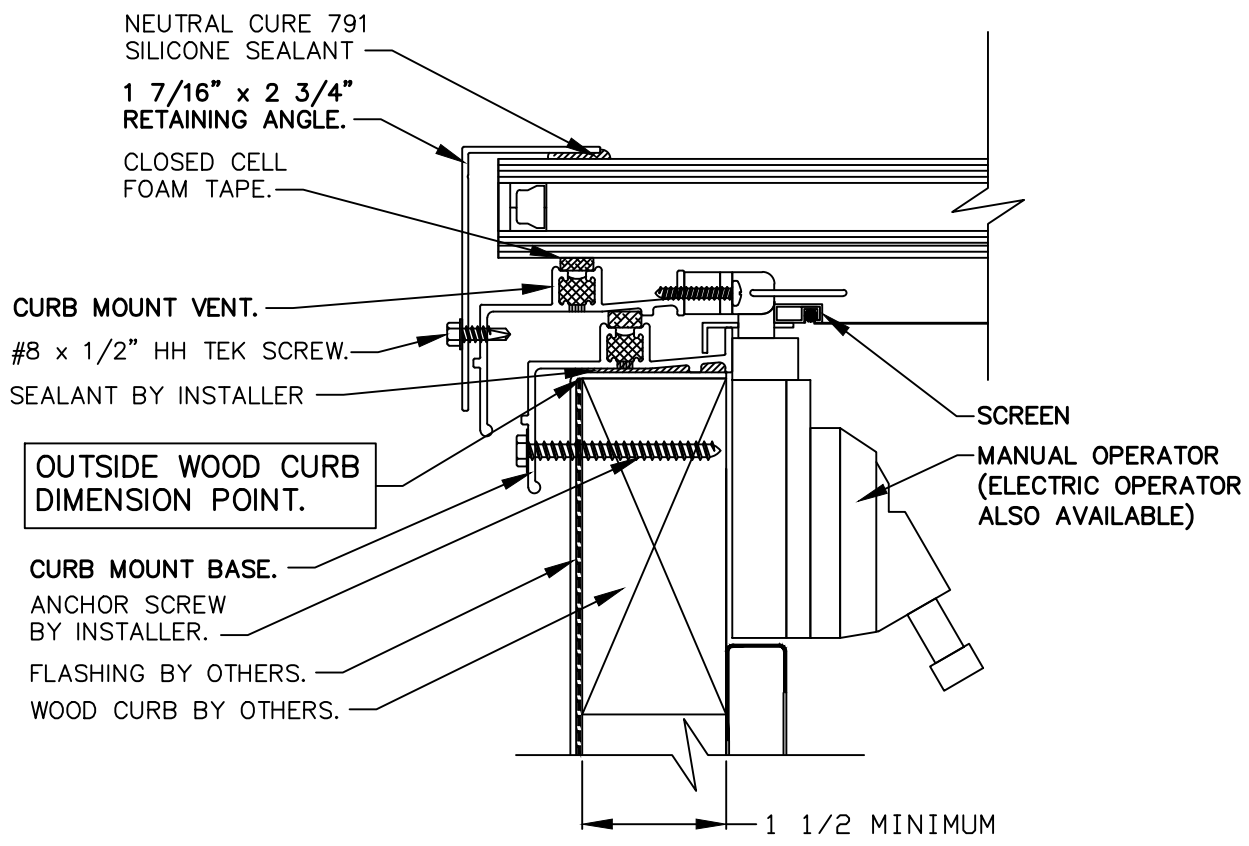

CURB MOUNT OPERABLE DOME

CURB MOUNT OPERABLE FLAT GLASS

An AiA Industries Company

290 East 56th Avenue
Denver, CO 80216
(303) 296-9696
Fax (303) 296-2146

CURB MOUNT
OPERABLE

PLAN
ISO

An AiA Industries Company

290 East 56th Avenue
 Denver, CO 80216
 (303) 296-9696
 Fax (303) 296-2146

CURB MOUNT
 OPERABLE
PERIMETER

An AiA Industries Company

290 East 56th Avenue
Denver, CO 80216
(303) 296-9696
Fax (303) 296-2146

CURB MOUNT
OPERABLE
PERIMETER