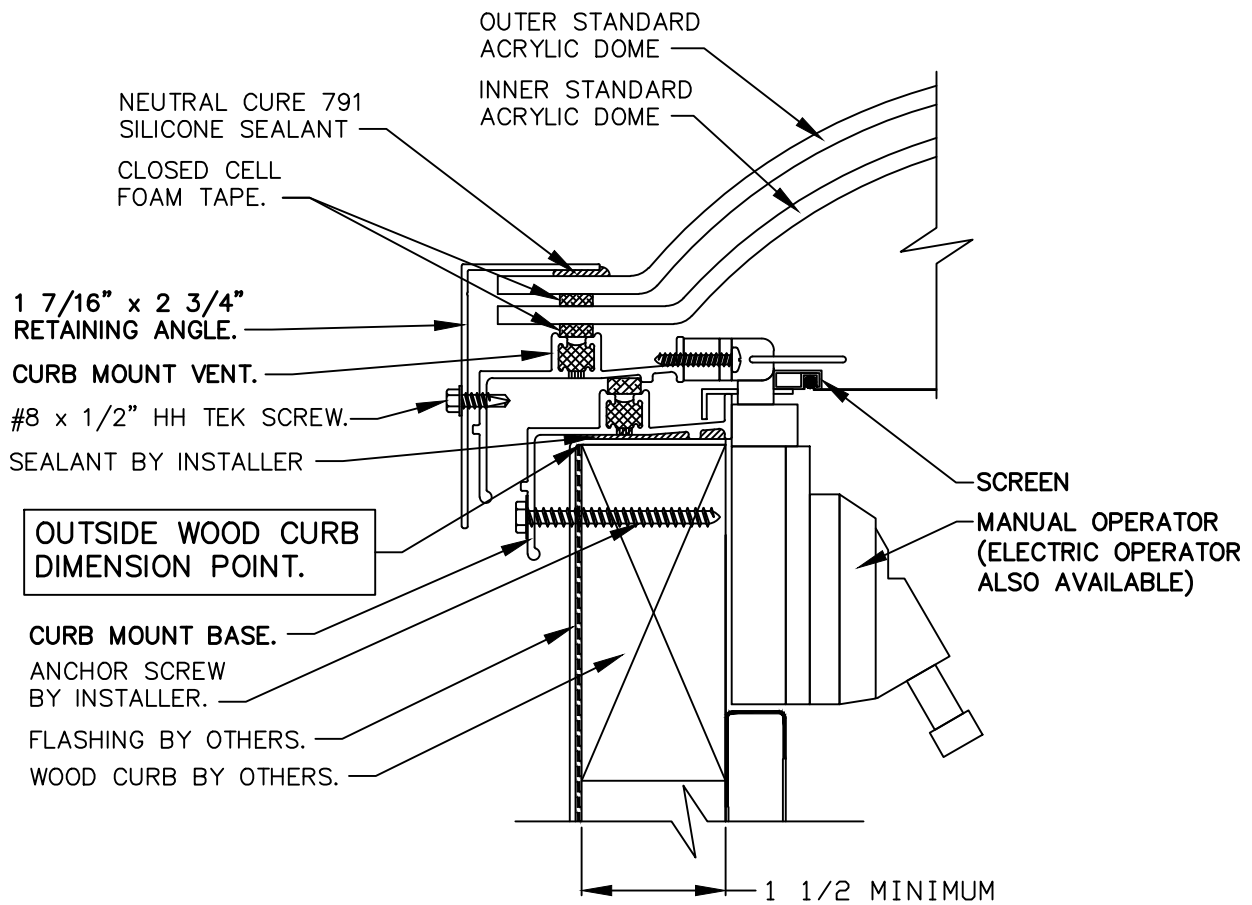

CURB MOUNT OPERABLE DOME

CURB MOUNT OPERABLE FLAT GLASS

An AiA Industries Company

290 East 56th Avenue
Denver, CO 80216
(303) 296-9696
Fax (303) 296-2146

CURB MOUNT
OPERABLE

PLAN
ISO

An AiA Industries Company

290 East 56th Avenue
 Denver, CO 80216
 (303) 296-9696
 Fax (303) 296-2146

CURB MOUNT
 OPERABLE
PERIMETER

An AiA Industries Company

290 East 56th Avenue
Denver, CO 80216
(303) 296-9696
Fax (303) 296-2146

CURB MOUNT
OPERABLE
PERIMETER