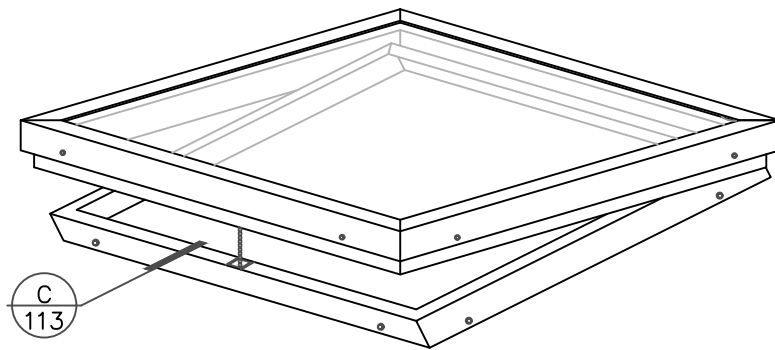

CURB MOUNT OPERABLE DOME

CURB MOUNT OPERABLE FLAT GLASS

An AiA Industries Company

290 East 56th Avenue
Denver, CO 80216
(303) 296-9696
Fax (303) 296-2146

CURB MOUNT
OPERABLE

PLAN
ISO

An AiA Industries Company

CURB MOUNT
OPERABLE
PERIMETER