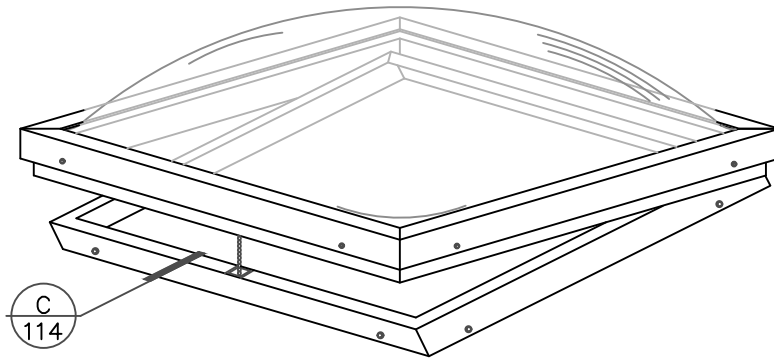

CURB MOUNT OPERABLE DOME

CURB MOUNT OPERABLE FLAT GLASS

An AiA Industries Company

290 East 56th Avenue
Denver, CO 80216
(303) 296-9696
Fax (303) 296-2146

CURB MOUNT
OPERABLE

**PLAN
ISO**