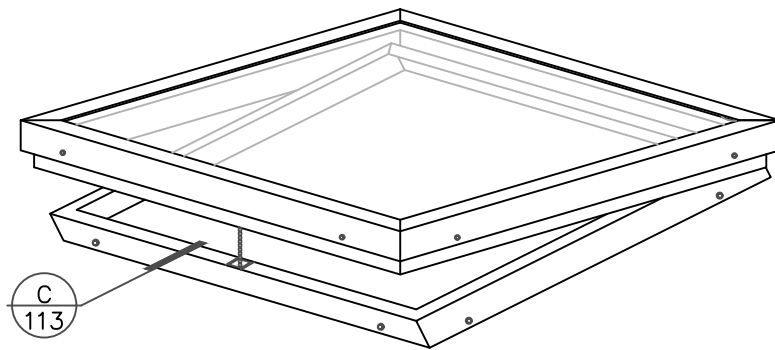

CURB MOUNT OPERABLE DOME

CURB MOUNT OPERABLE FLAT GLASS

An AiA Industries Company

290 East 56th Avenue
Denver, CO 80216
(303) 296-9696
Fax (303) 296-2146

CURB MOUNT
OPERABLE

**PLAN
ISO**