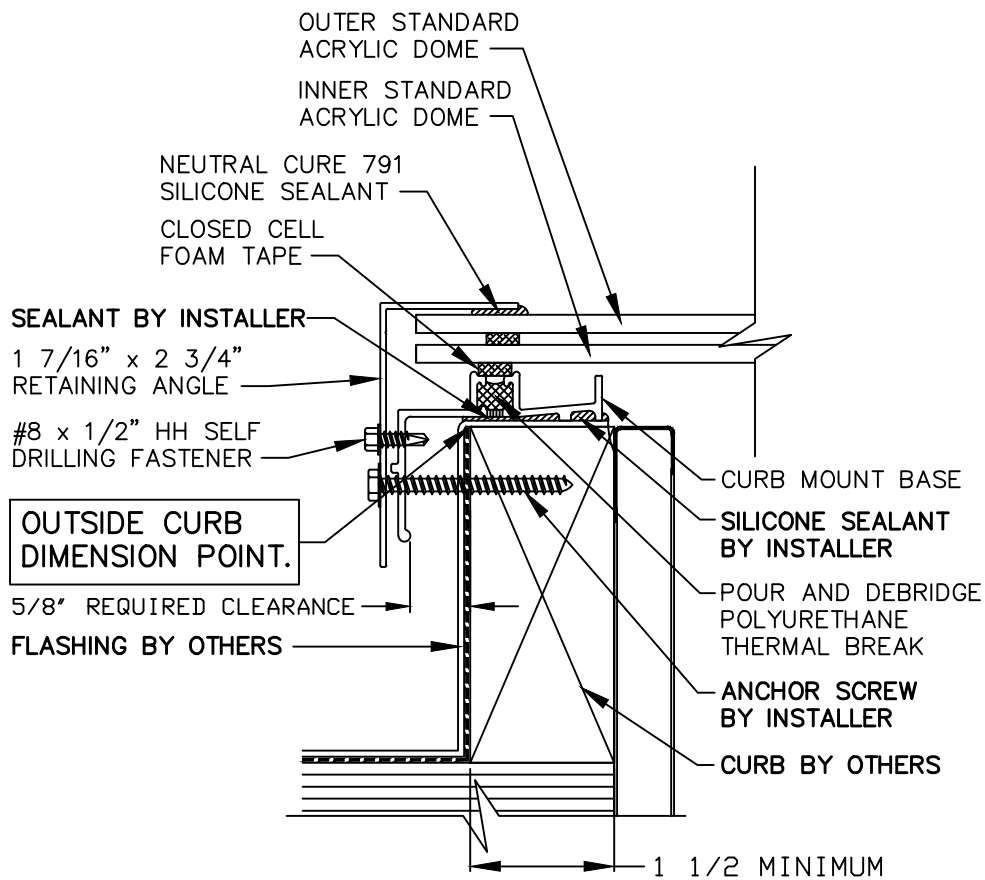

CURB MOUNT RIDGE

An AiA Industries Company

290 East 56th Avenue
Denver, CO 80216
(303) 296-9696
Fax (303) 296-2146

CURB MOUNT
FORMED RIDGE

**PLAN
ISO**

An AiA Industries Company

290 East 56th Avenue
 Denver, CO 80216
 (303) 296-9696
 Fax (303) 296-2146

CURB MOUNT
 FORMED RIDGE

SILL

An AiA Industries Company

290 East 56th Avenue
 Denver, CO 80216
 (303) 296-9696
 Fax (303) 296-2146

CURB MOUNT
 FORMED RIDGE
 END RAFTER