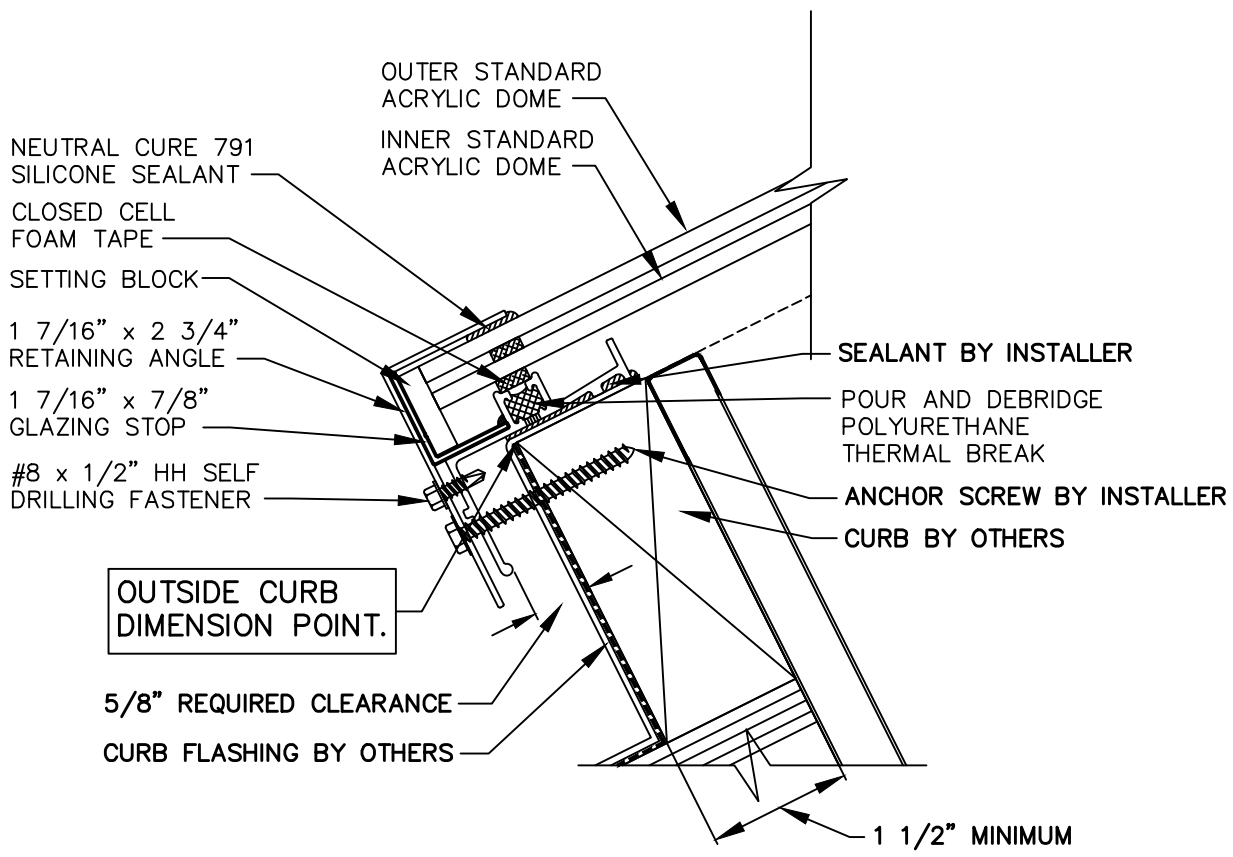

CURB MOUNT RIDGE

An AiA Industries Company

290 East 56th Avenue
Denver, CO 80216
(303) 296-9696
Fax (303) 296-2146

CURB MOUNT
FORMED RIDGE

**PLAN
ISO**

An AiA Industries Company

290 East 56th Avenue
 Denver, CO 80216
 (303) 296-9696
 Fax (303) 296-2146

CURB MOUNT
 FORMED RIDGE

SILL

An AiA Industries Company

290 East 56th Avenue
 Denver, CO 80216
 (303) 296-9696
 Fax (303) 296-2146

CURB MOUNT
 FORMED RIDGE
 END RAFTER