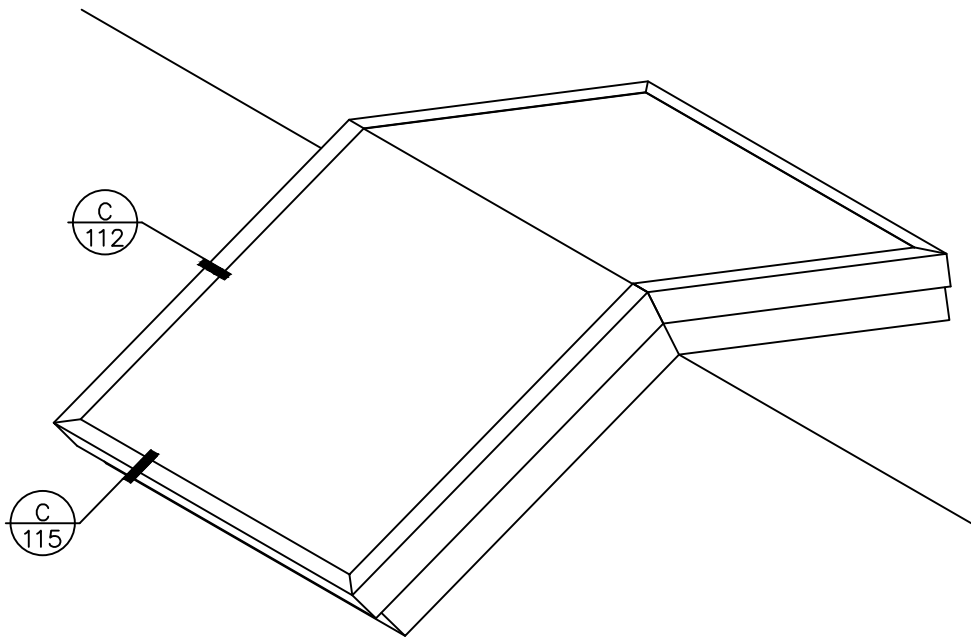

CURB MOUNT RIDGE

An AiA Industries Company

290 East 56th Avenue
Denver, CO 80216
(303) 296-9696
Fax (303) 296-2146

CURB MOUNT
FORMED RIDGE

**PLAN
ISO**

An AiA Industries Company

290 East 56th Avenue
 Denver, CO 80216
 (303) 296-9696
 Fax (303) 296-2146

CURB MOUNT
 FORMED RIDGE

SILL

An AiA Industries Company

290 East 56th Avenue
 Denver, CO 80216
 (303) 296-9696
 Fax (303) 296-2146

CURB MOUNT
 FORMED RIDGE
 END RAFTER