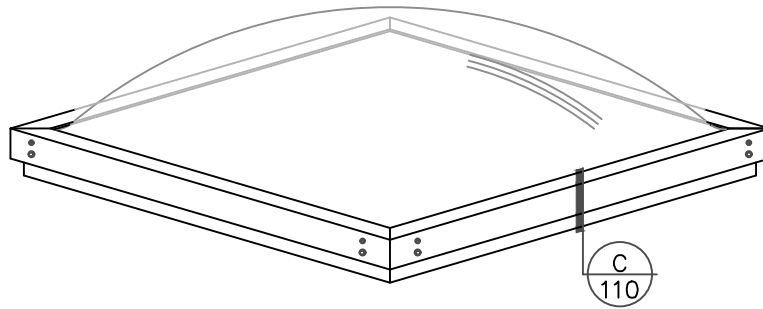

**CURB MOUNT SINGLE SLOPE**  
with ACRYLIC DOME

290 East 56th Avenue  
Denver, CO 80216  
(303) 296-9696  
Fax (303) 296-2146

**CURB MOUNT**  
**ACRYLIC DOME**

**PLAN**  
**ISO**

An AiA Industries Company

290 East 56th Avenue  
 Denver, CO 80216  
 (303) 296-9696  
 Fax (303) 296-2146

CURB MOUNT  
 SINGLE SLOPE DOME  
**PERIMETER**