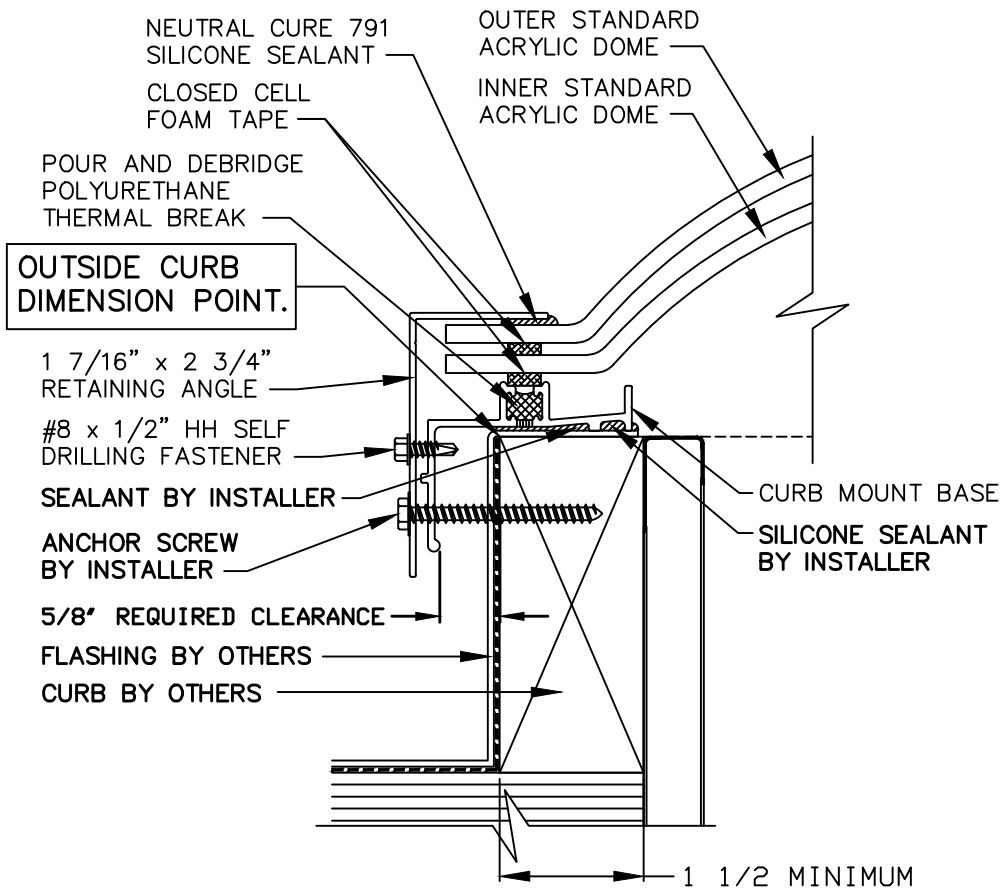

**CURB MOUNT SINGLE SLOPE**  
with ACRYLIC DOME

290 East 56th Avenue  
Denver, CO 80216  
(303) 296-9696  
Fax (303) 296-2146

**CURB MOUNT**  
**ACRYLIC DOME**

**PLAN**  
**ISO**

An AiA Industries Company

290 East 56th Avenue  
 Denver, CO 80216  
 (303) 296-9696  
 Fax (303) 296-2146

CURB MOUNT  
 SINGLE SLOPE DOME  
**PERIMETER**